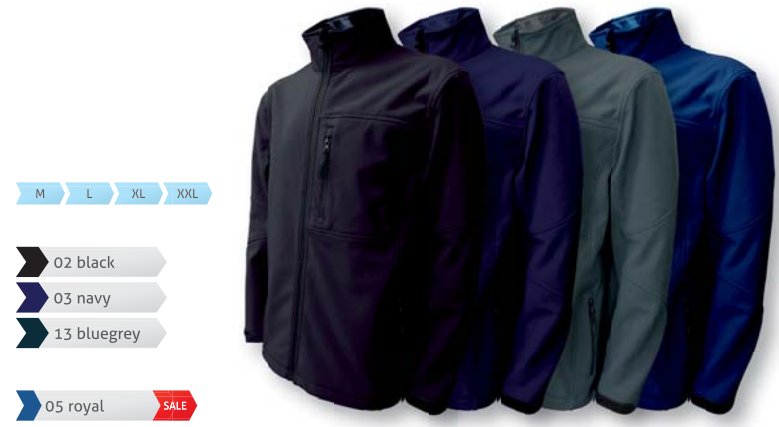

» **0601** Men's jacket / softshell

3 layers, 310 g/m²,
Outer: 96% polyester 4% spandex, TPU membrane
Inside: 100% polyester fleece
Windproof, water repellent 8000 mm, breathable 1000 g/m²/24h

- M L XL XXL
- 02 black
- 03 navy
- 13 bluegrey
- 05 royal SALE

» **0601K** Men's jacket / softshell / removable hood

3 layers, 310 g/m²,
Outer: 96% polyester 4% spandex, TPU membrane
Inside: 100% polyester fleece
Windproof, water repellent 8000 mm, breathable 1000 g/m²/24h