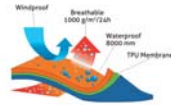

» **0711** Ladies' jacket / light softshell / removable hood

3 layers, 260 g/m²,
Outer: 100% polyester, TPU membrane
Inside: 100% polyester without fleece
Windproof, water repellent 8000 mm, breathable 1000 g/m²/24h