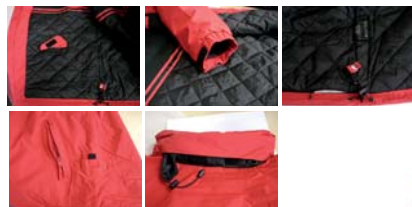

L XL XXL

01 white / 59 orchid **SALE**

02 black / 23 turquoise **SALE**

» 0201 Men's jacket / winter

Outer – 100% nylon, Inside – 100% polyester fleece / 100% nylon,
Filling – 100% polyester
Windproof, water repellent