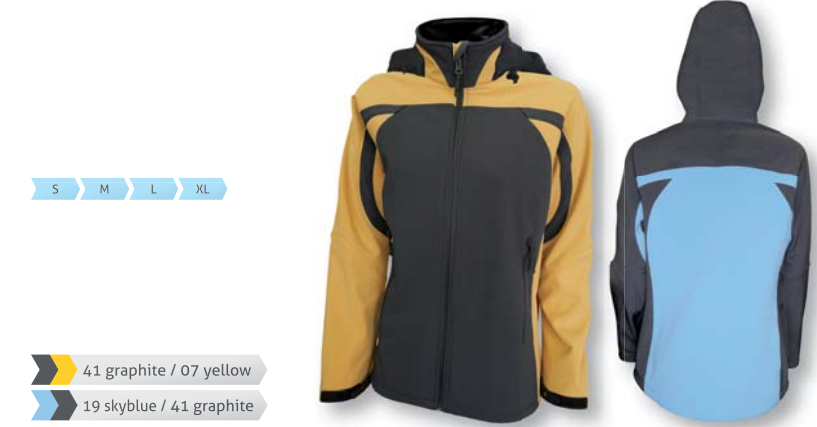

- S M L XL
- 41 graphite / 07 yellow
- 19 skyblue / 41 graphite