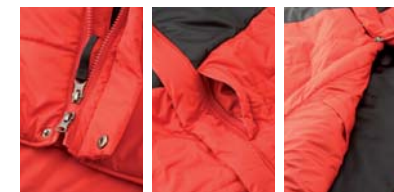

S M L XL XXL

23 turquoise / 12 bluegrey

S M L XL

13 bluegrey / 02 black

» **0221** Men's bodywarmer

Outer – 100% polyester, Inside – 100% polyester,
Filling – 100% polyester
Windproof, water repellent

S M L XL XXL